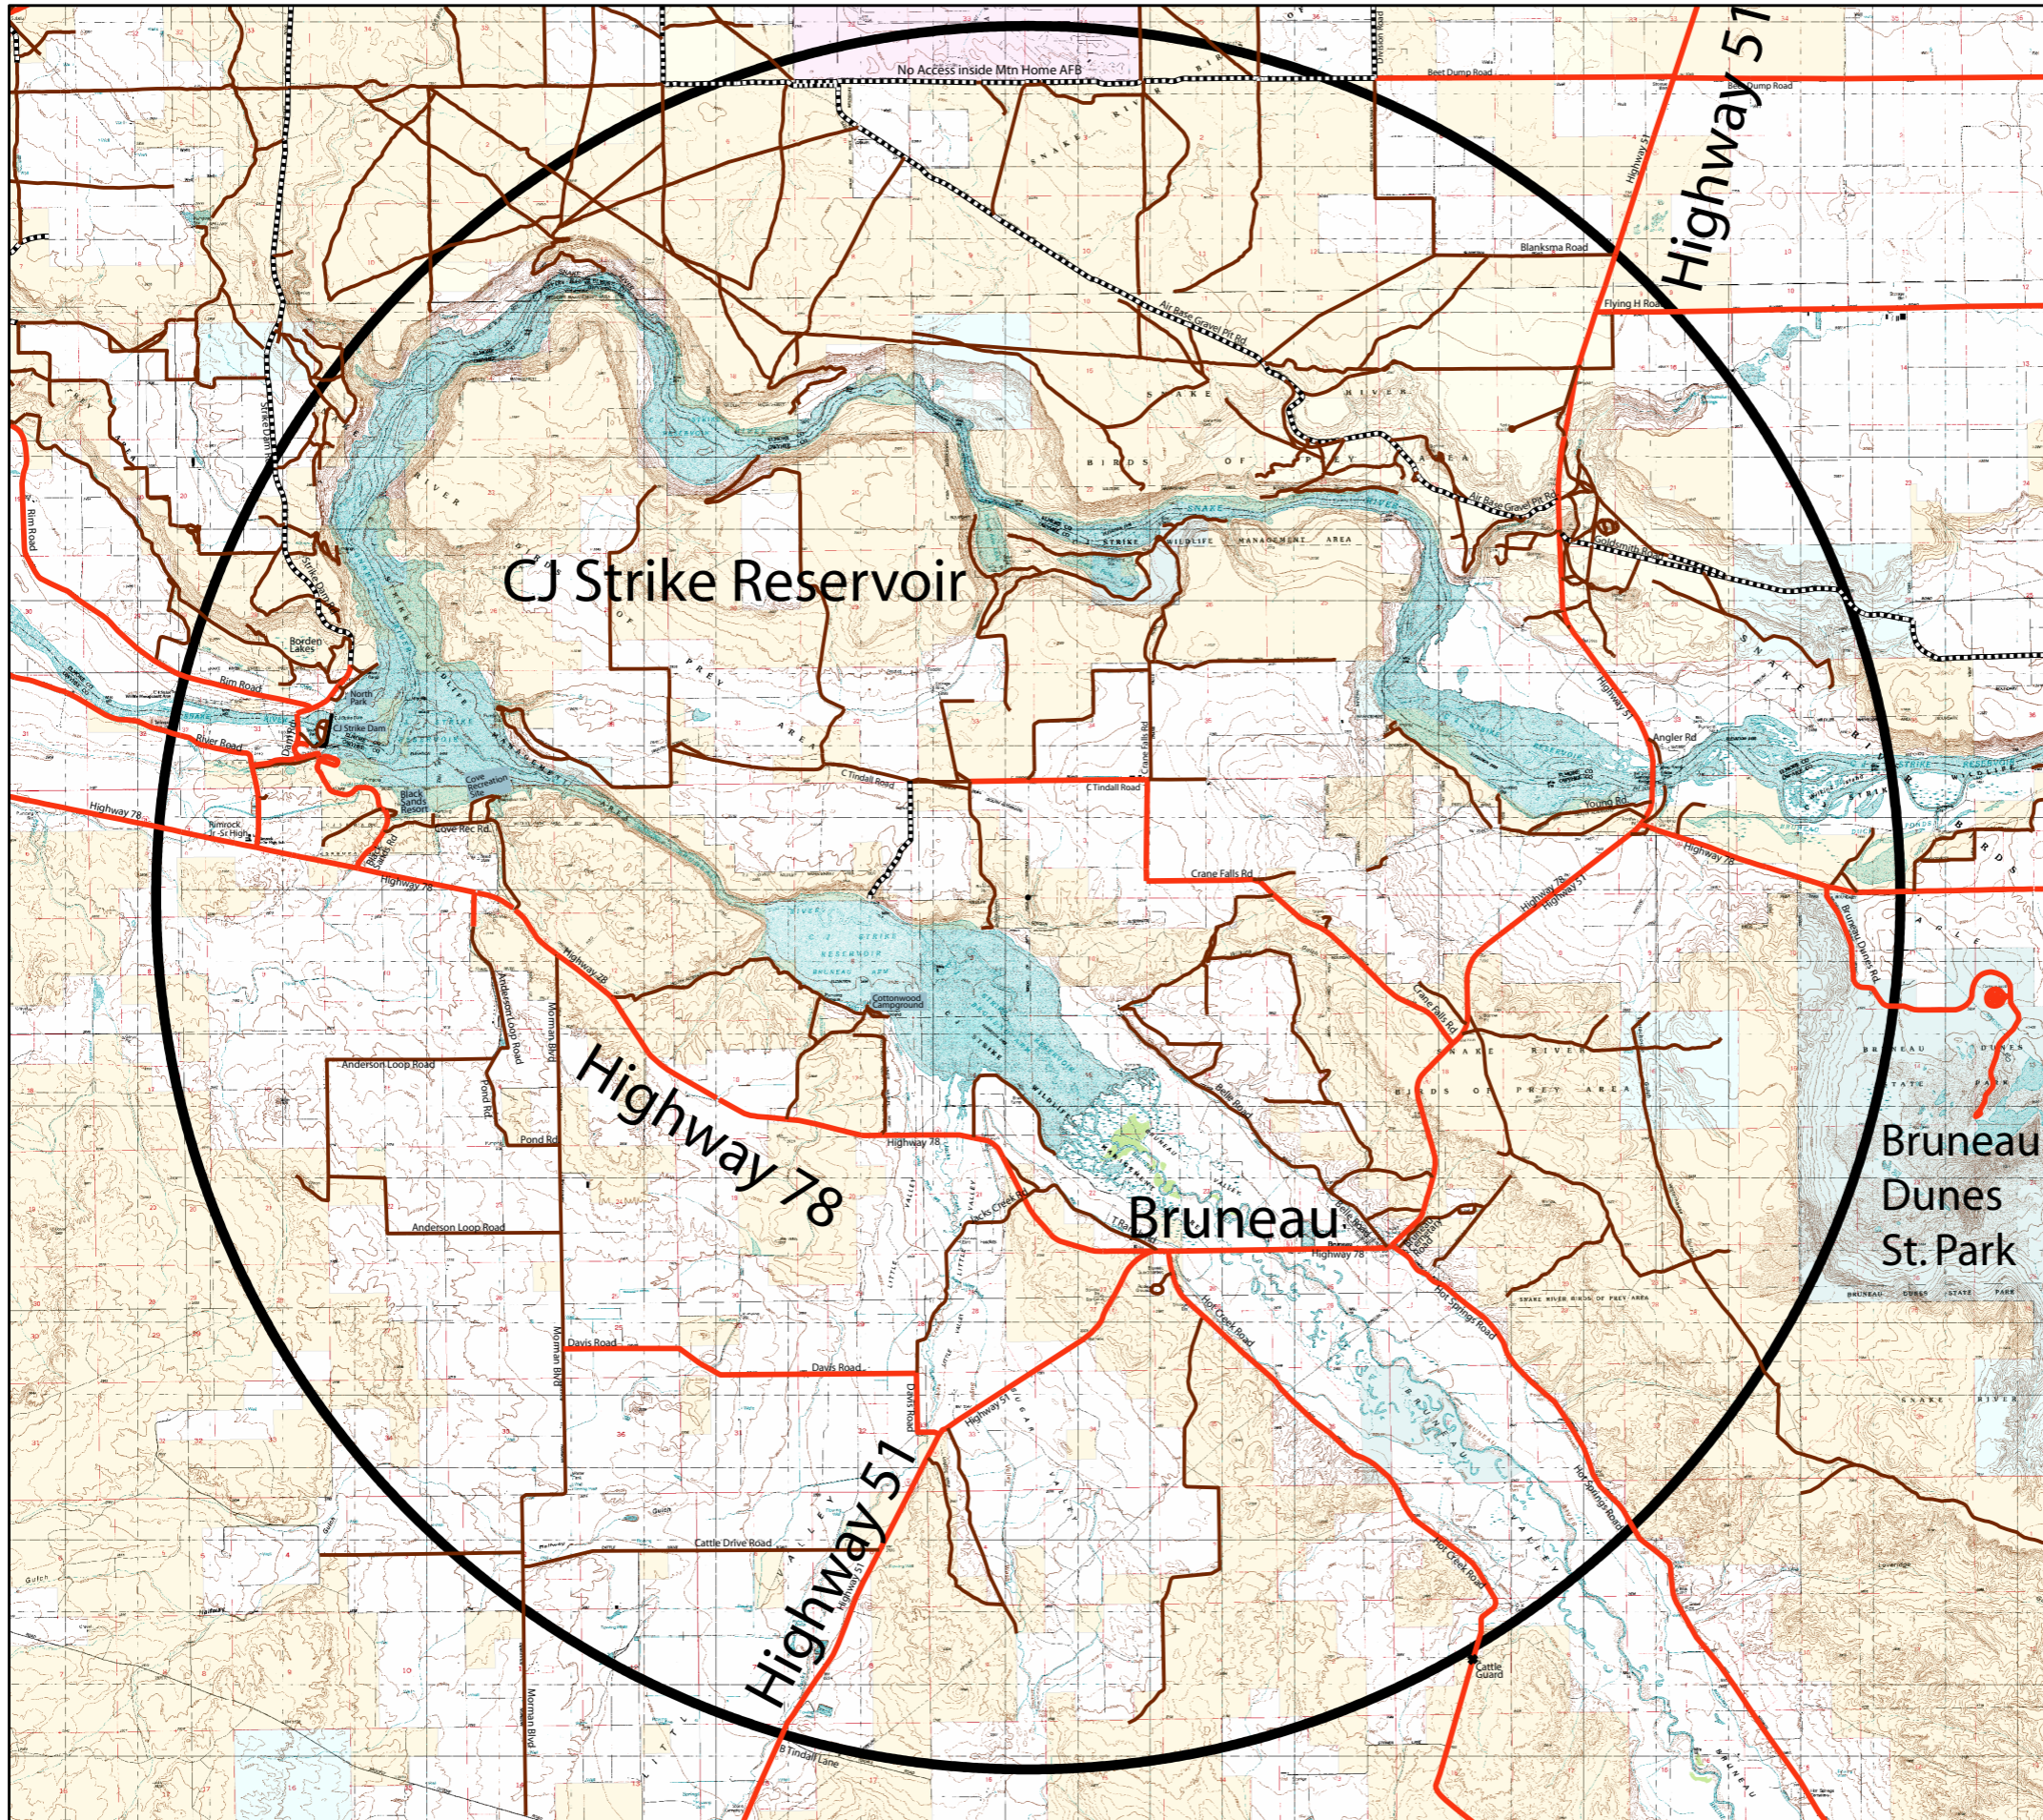

To Mt. Home

To Grand View

Bruneau Christmas Bird Count Circle

Map Legend

- Christmas Bird Count Center

Roads

- DIRT
- GRAVEL
- PAVED
- Christmas Bird Count Boundary

Ownership

- BLM
- BOR
- Military
- Private
- State
- State Fish and Game
- State Park